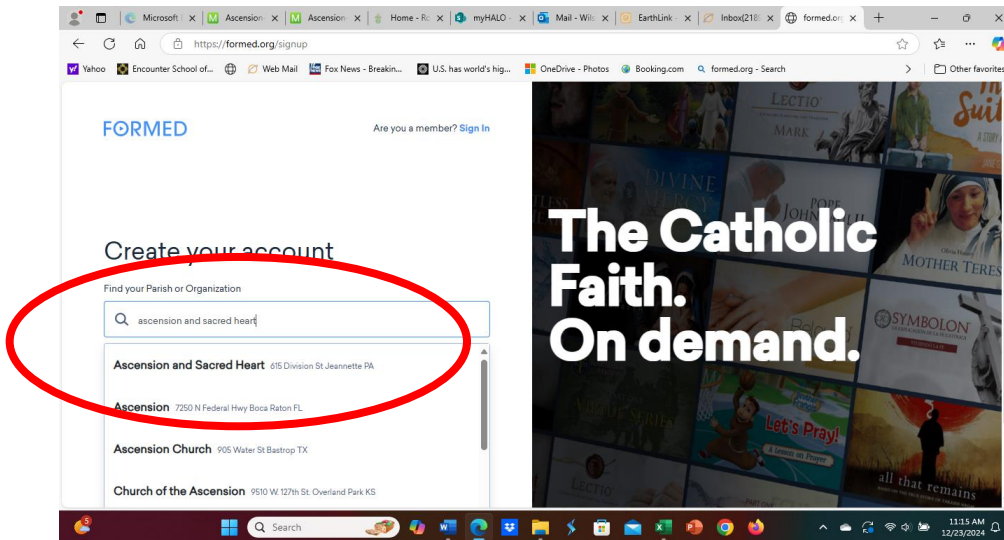

Formed Instructions

- 1). Go to the web site, <https://formed.org/>
- 2). Go to “Parishes”

- 3). For Parishes, select Ascension and Sacred Heart

- 4). Click on Ascension and Sacred Heart and then click next.