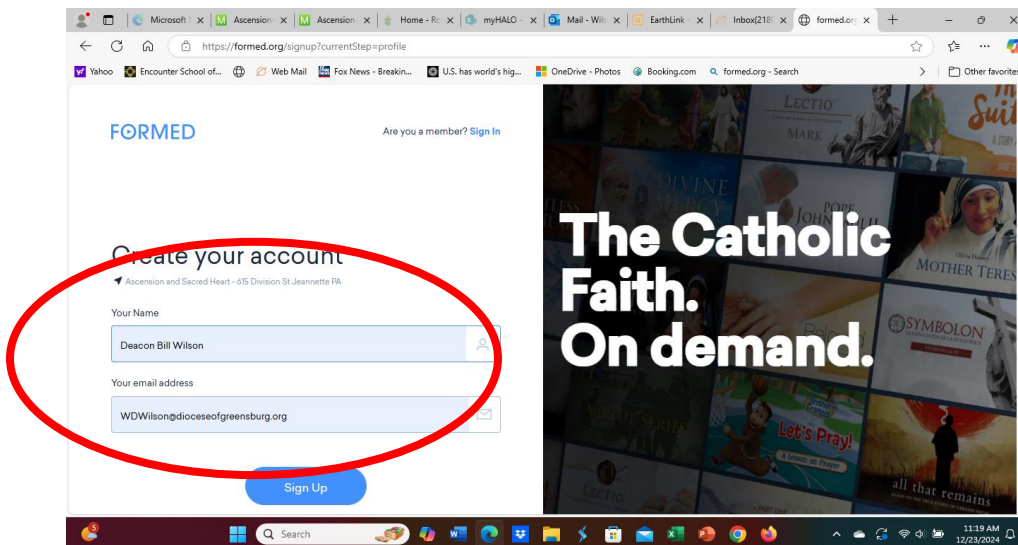

- 6). Click sign up and you will receive an email to access.

- 7). Enjoy the quality resources !